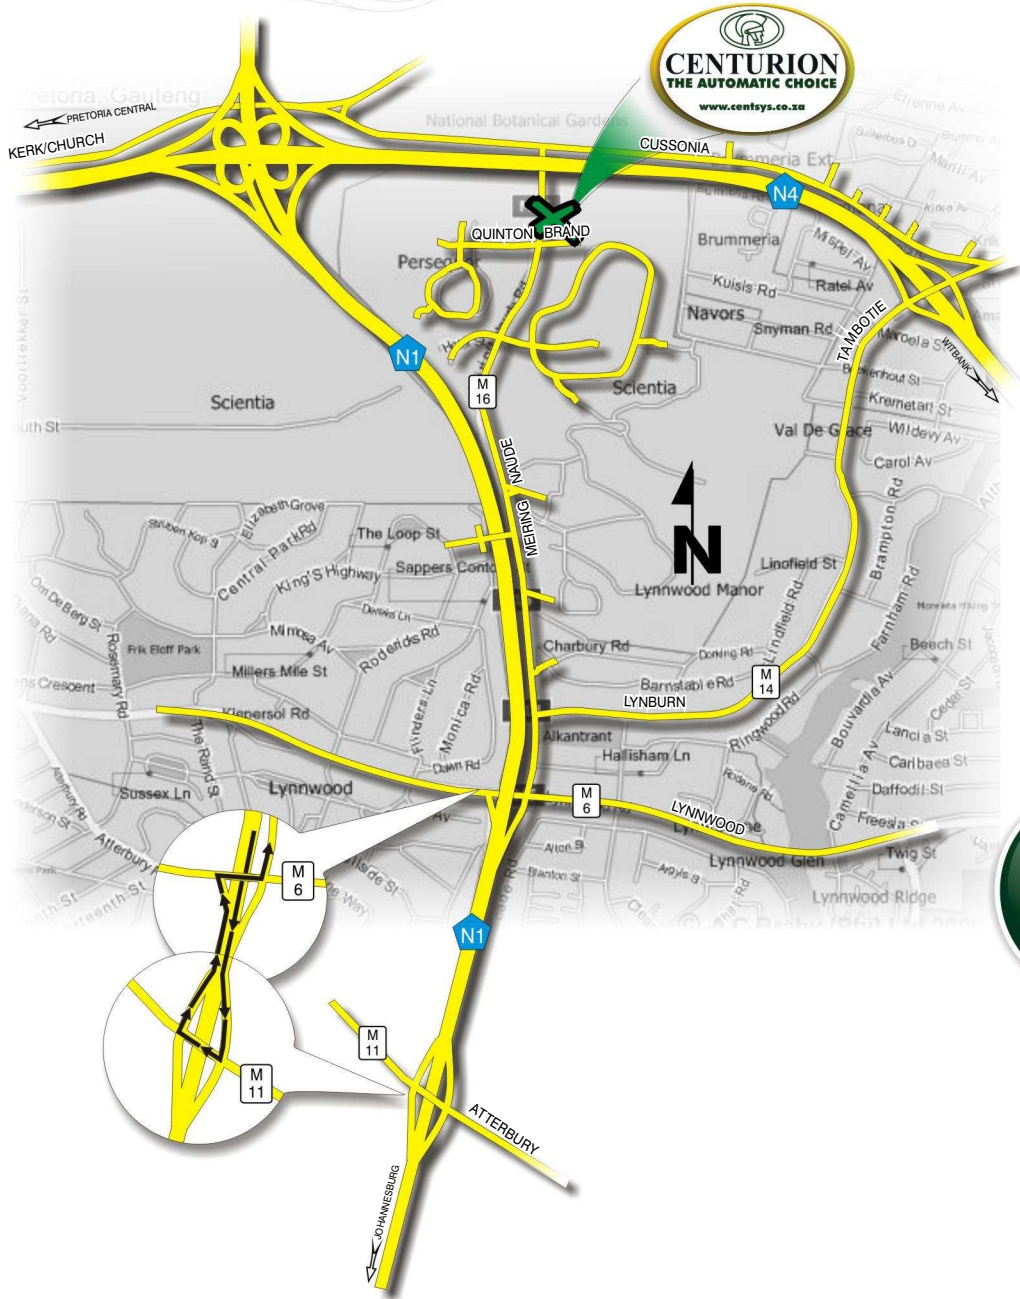

Pretoria Branch Map

Directions

If you are travelling using the route along the N1 heading south, please note that there is a new off ramp, Meiring Naude, which you can use. You will need to turn right at the traffic lights and proceed down road.

If travelling north on the N1, then you can make use of the Lynwood (M6) off ramp.

Map sourced from Brabys

Centurion Pretoria
Unit 17, Meiring Naude Road, Scientia Park, Pretoria
Tel: (012) 349-1745, FAX: (012) 349-1744
www.centsys.co.za