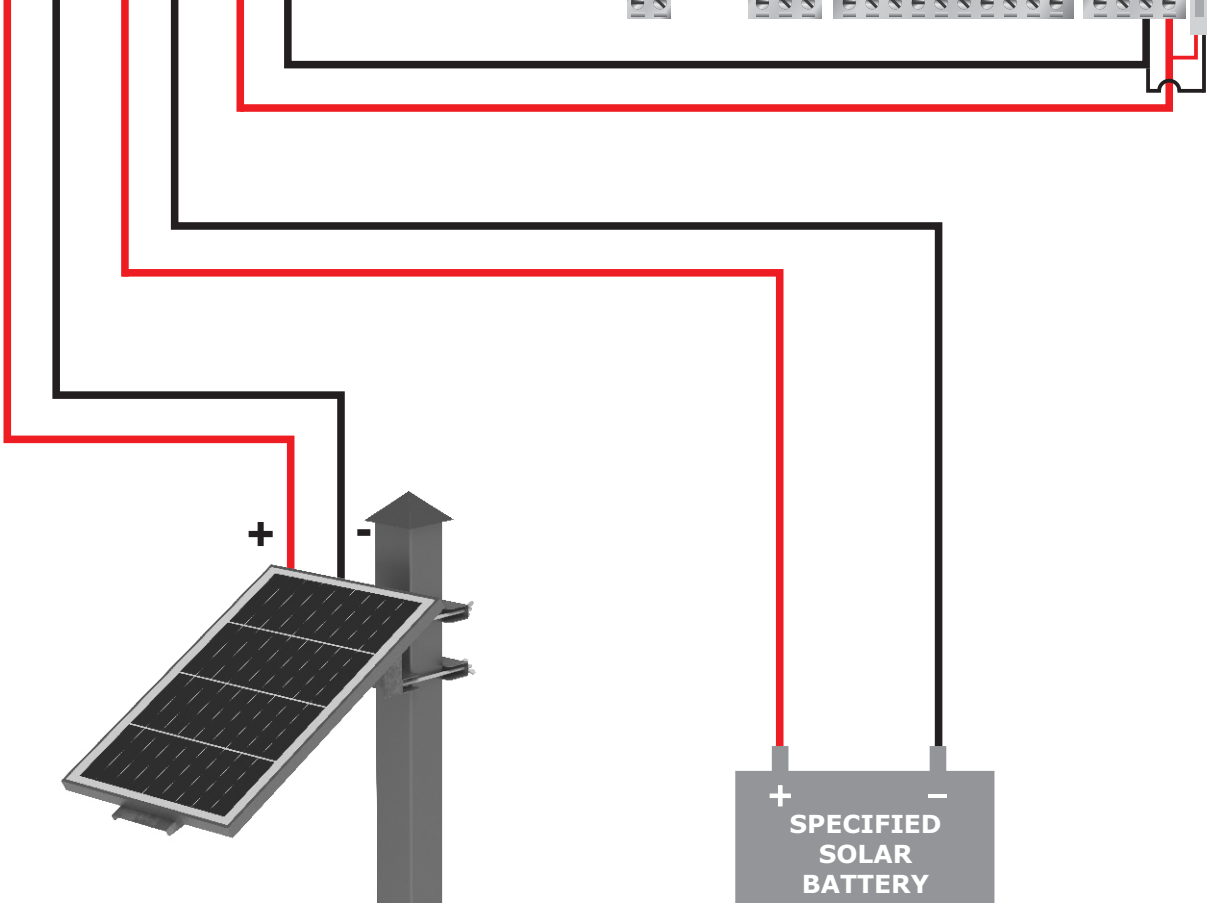

D5-Evo Solar Installation Wiring

Solar Regulator

D5-Evo Controller

*Solar Panels: 20W - 150W
*Solar Panel Brackets: 20W - 150W

*Batteries: 33Ah - 200Ah