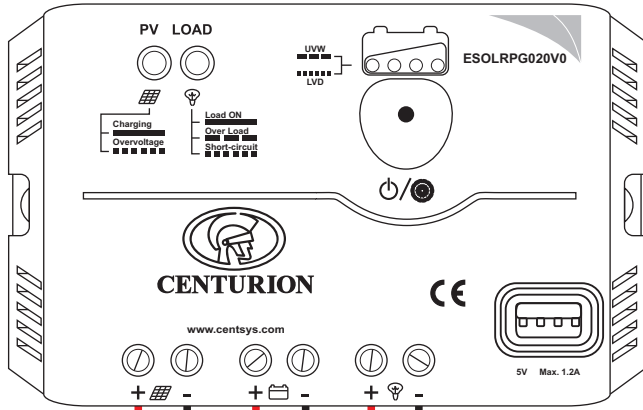

D5-Evo Solar Installation Wiring

Solar Regulator

D5-Evo Controller

*Solar Panels: 20W - 150W
*Solar Panel Brackets: 20W - 150W

*Batteries: 33Ah - 200Ah