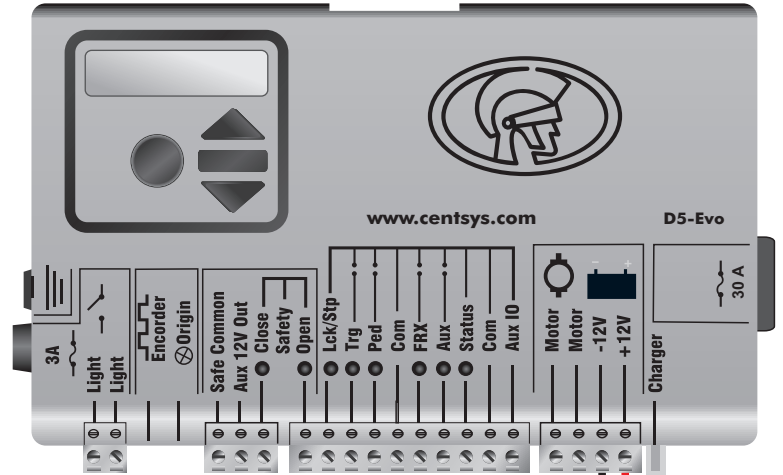

D5-Evo Solar Installation Wiring

Solar Regulator

D5-Evo Controller

*Solar Panels: 20W - 150W
*Solar Panel Brackets: 20W - 150W

*Batteries: 33Ah - 200Ah