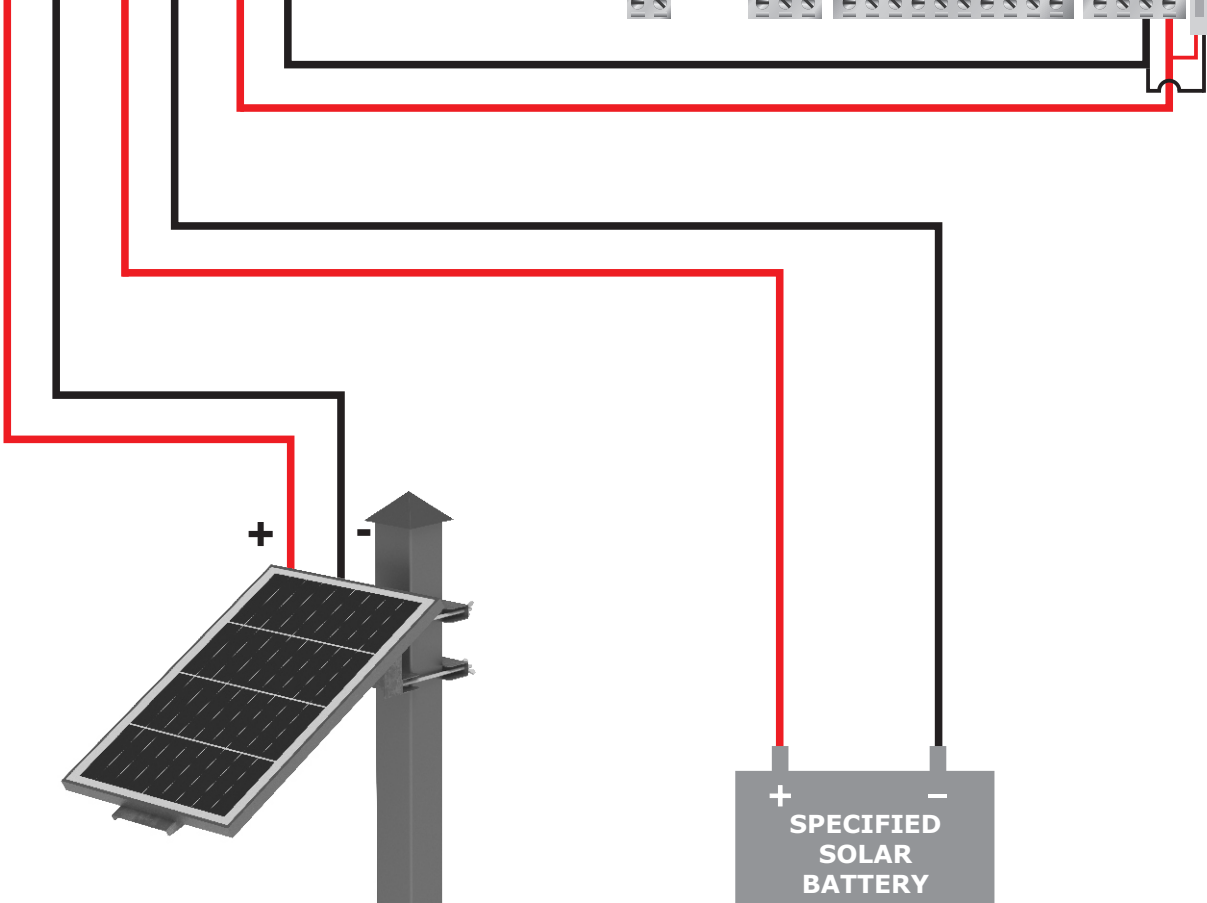

Sector Solar Installation Wiring

Solar Regulator

Sector Controller

*Solar Panels: 20W - 150W
*Solar Panel Brackets: 20W - 150W

*Batteries: 33Ah - 200Ah