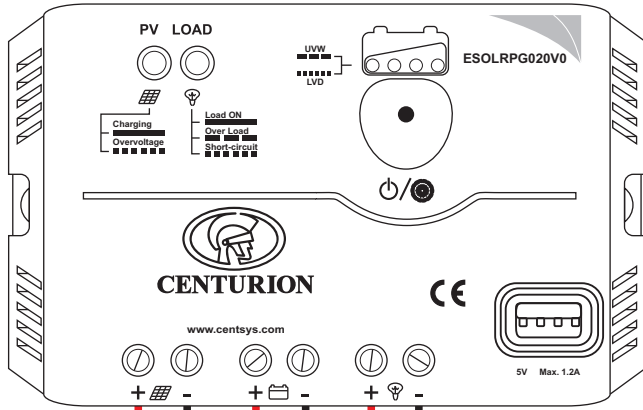

Sector Solar Installation Wiring

Solar Regulator

Sector Controller

*Solar Panels: 20W - 150W
*Solar Panel Brackets: 20W - 150W

*Batteries: 33Ah - 200Ah