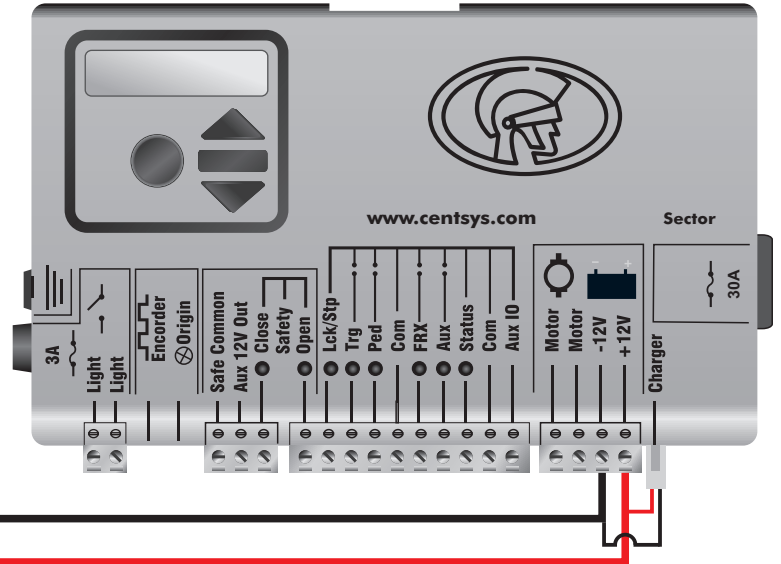

Sector Solar Installation Wiring

Solar Regulator

Sector Controller

*Solar Panels: 20W - 150W
*Solar Panel Brackets: 20W - 150W

*Batteries: 33Ah - 200Ah