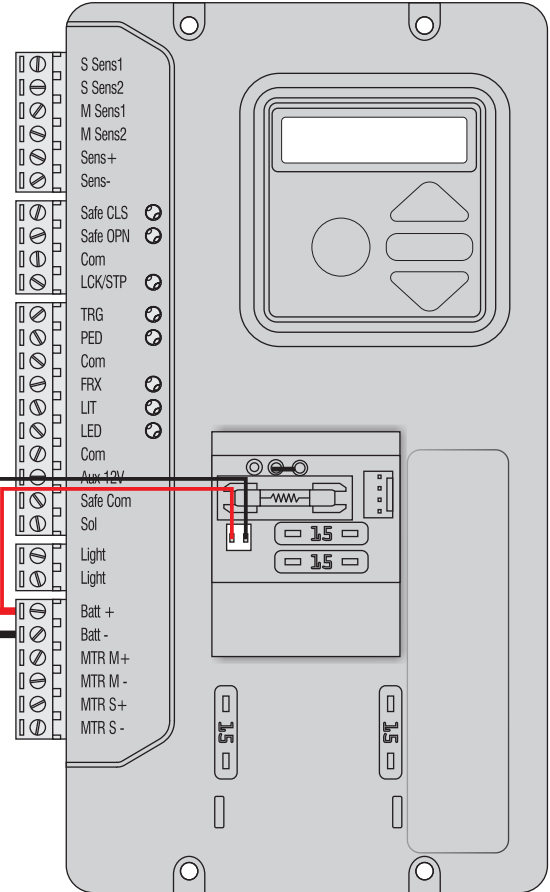

V-Series Solar Installation Wiring

Solar Regulator

V-Series Controller

*Solar Panels: 20W - 150W
*Solar Panel Brackets: 20W - 150W

*Batteries: 33Ah - 200Ah