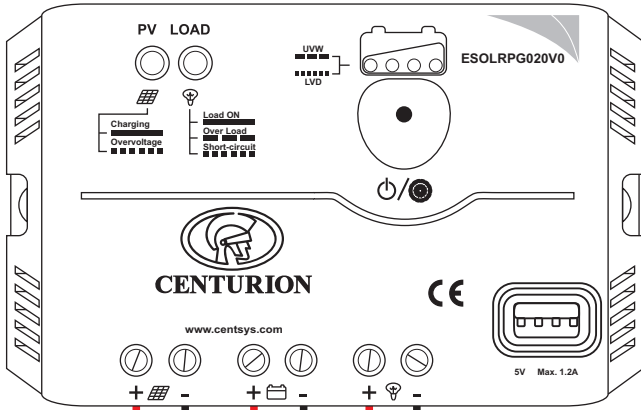

V-Series Solar Installation Wiring

Solar Regulator

V-Series Controller

*Solar Panels: 20W - 150W
*Solar Panel Brackets: 20W - 150W

*Batteries: 33Ah - 200Ah