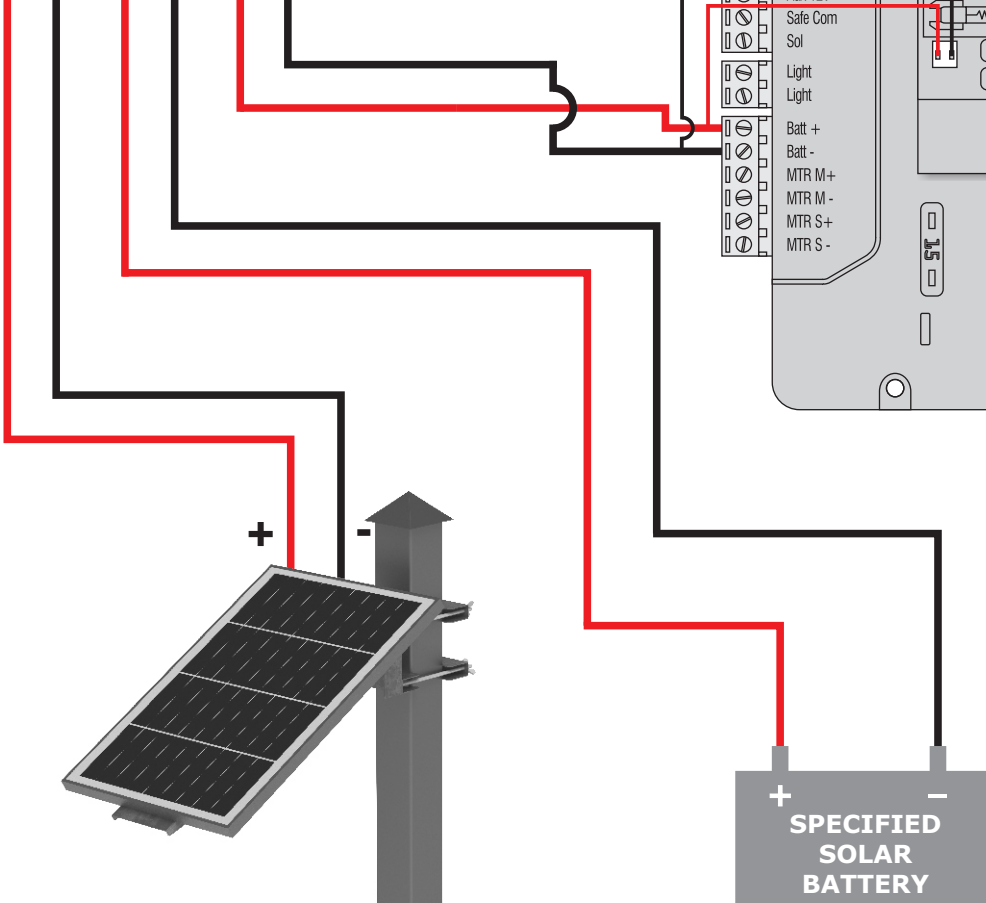

V-Series Solar Installation Wiring

Solar Regulator

V-Series Controller

*Solar Panels: 20W - 150W
*Solar Panel Brackets: 20W - 150W

*Batteries: 33Ah - 200Ah