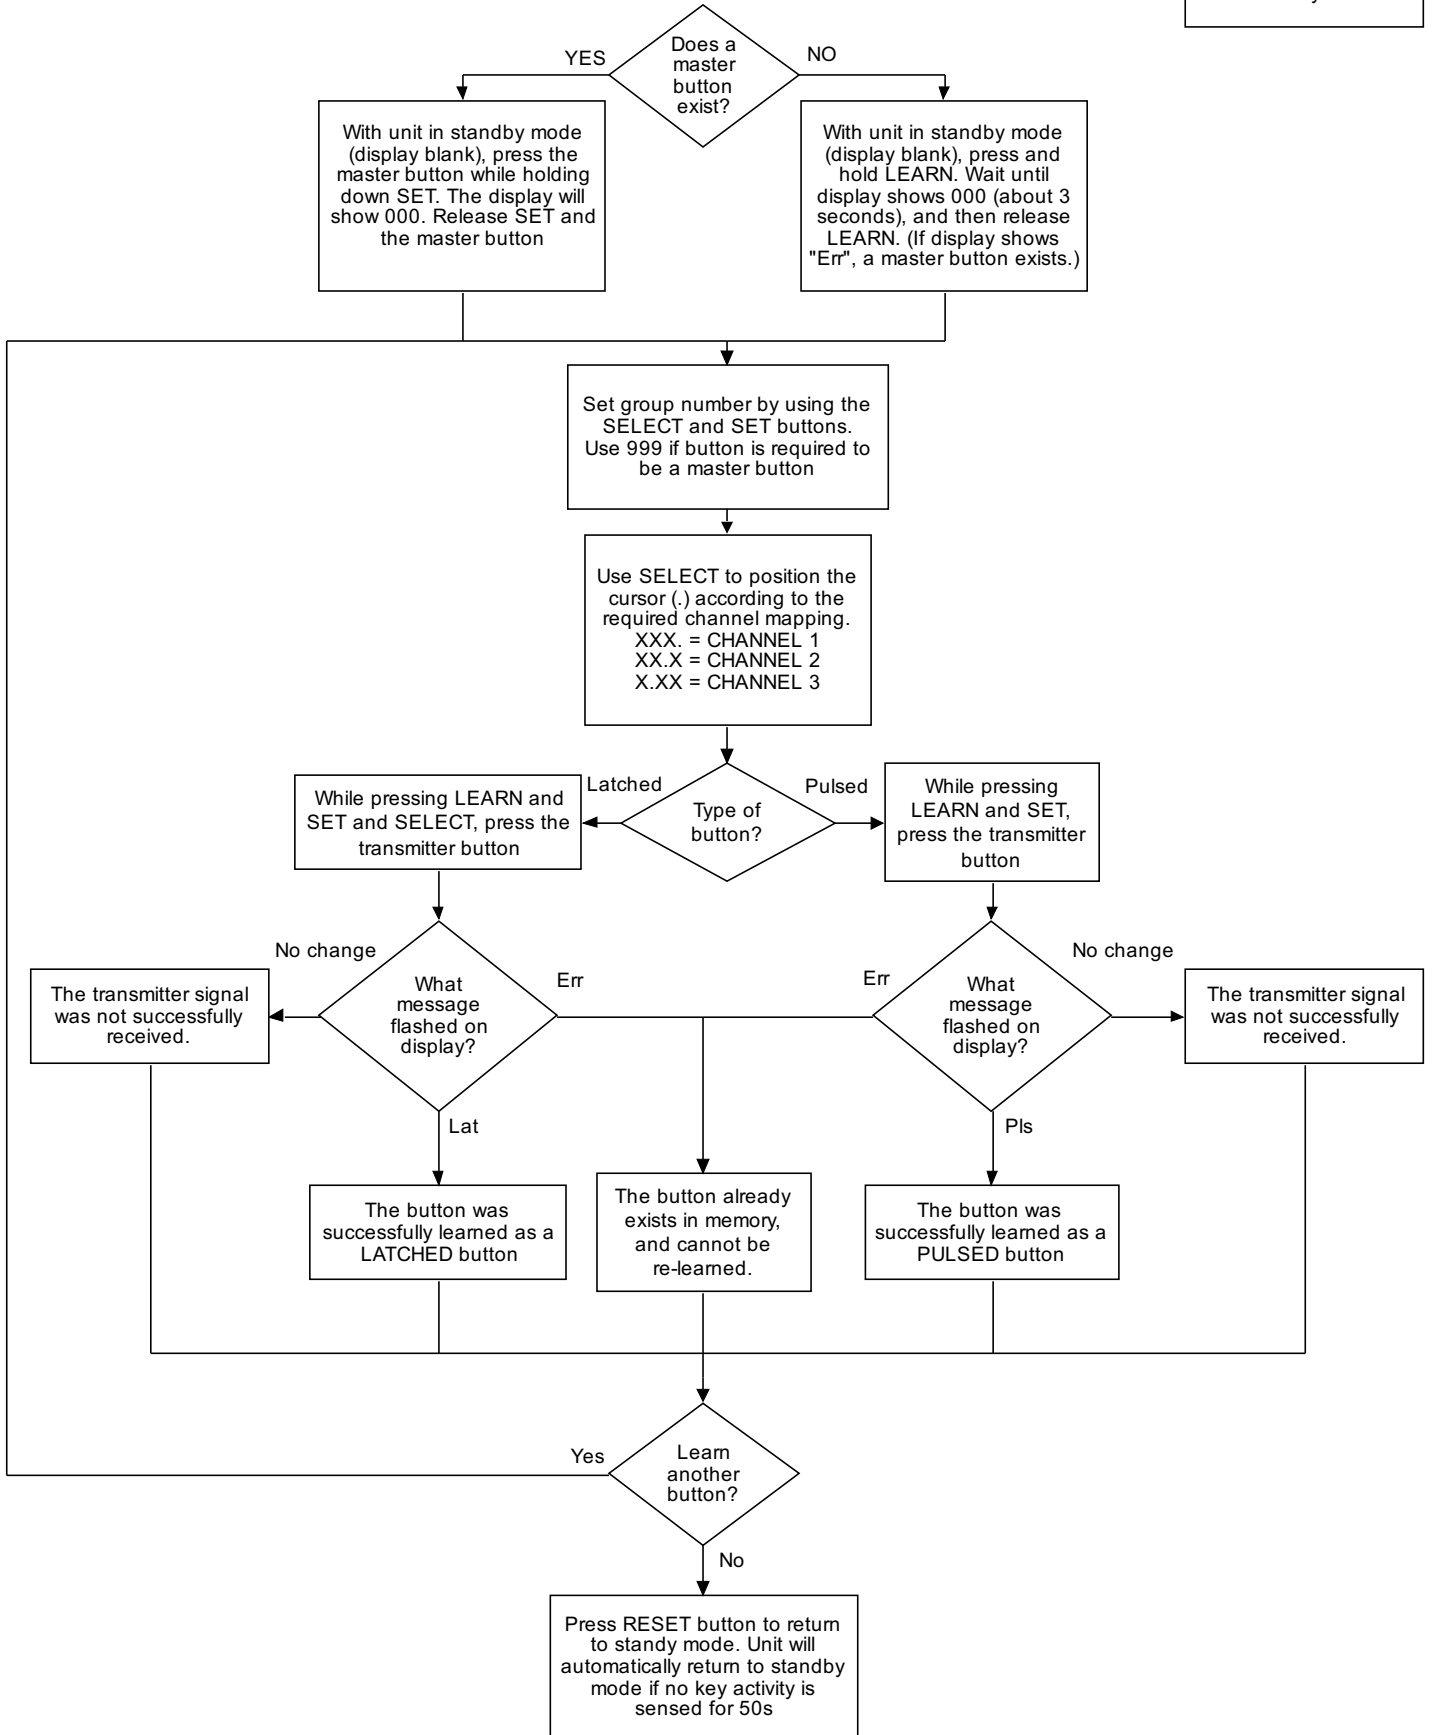

LEARNING A BUTTON

Note: A MASTER BUTTON is a button learned into group 999, used to prevent unauthorized access to the system.

LEARNING A BUTTON TO A NON-DEFAULT CHANNEL

Note: A MASTER BUTTON is a button learned into group 999, used to prevent unauthorized access to the system.

Note: A MASTER BUTTON is a button learned into group 999, used to prevent unauthorized access to the system.

DELETING GROUPS

USING THE BACKUP MEMORY