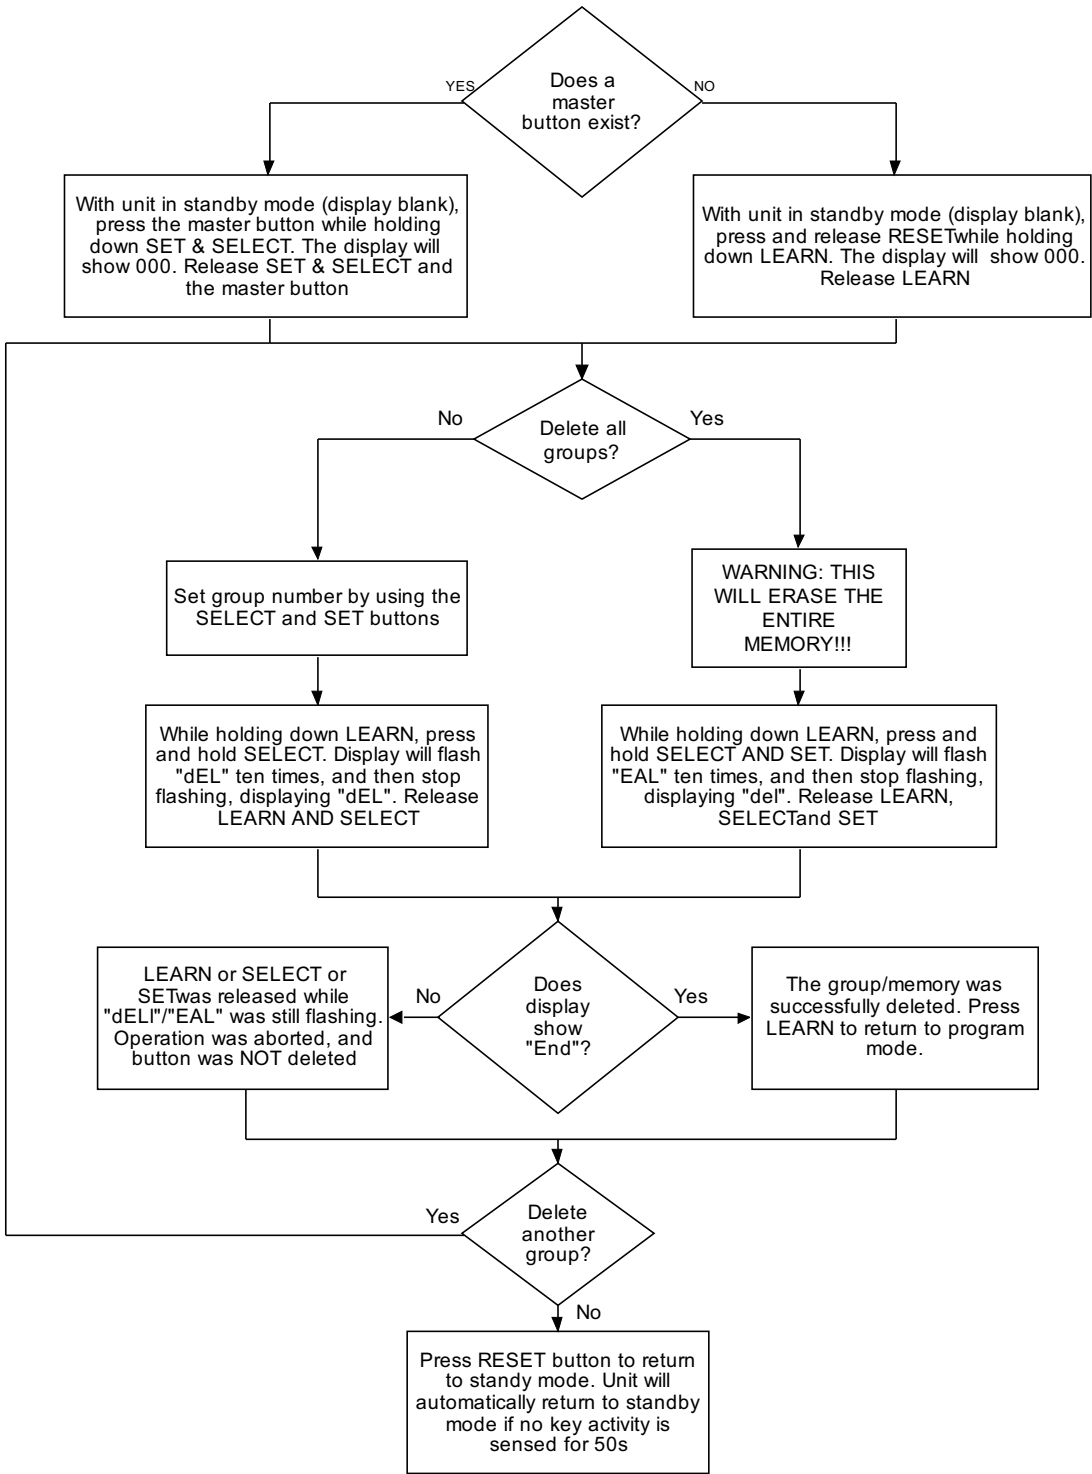

LEARNING A BUTTON

Note: A MASTER BUTTON is a button learned into group 999, used to prevent unauthorized access to the system.

LEARNING A BUTTON TO A NON-DEFAULT CHANNEL

Note: A MASTER BUTTON is a button learned into group 999, used to prevent unauthorized access to the system.

Note: A MASTER BUTTON is a button learned into group 999, used to prevent unauthorized access to the system.

DELETING GROUPS

USING THE BACKUP MEMORY