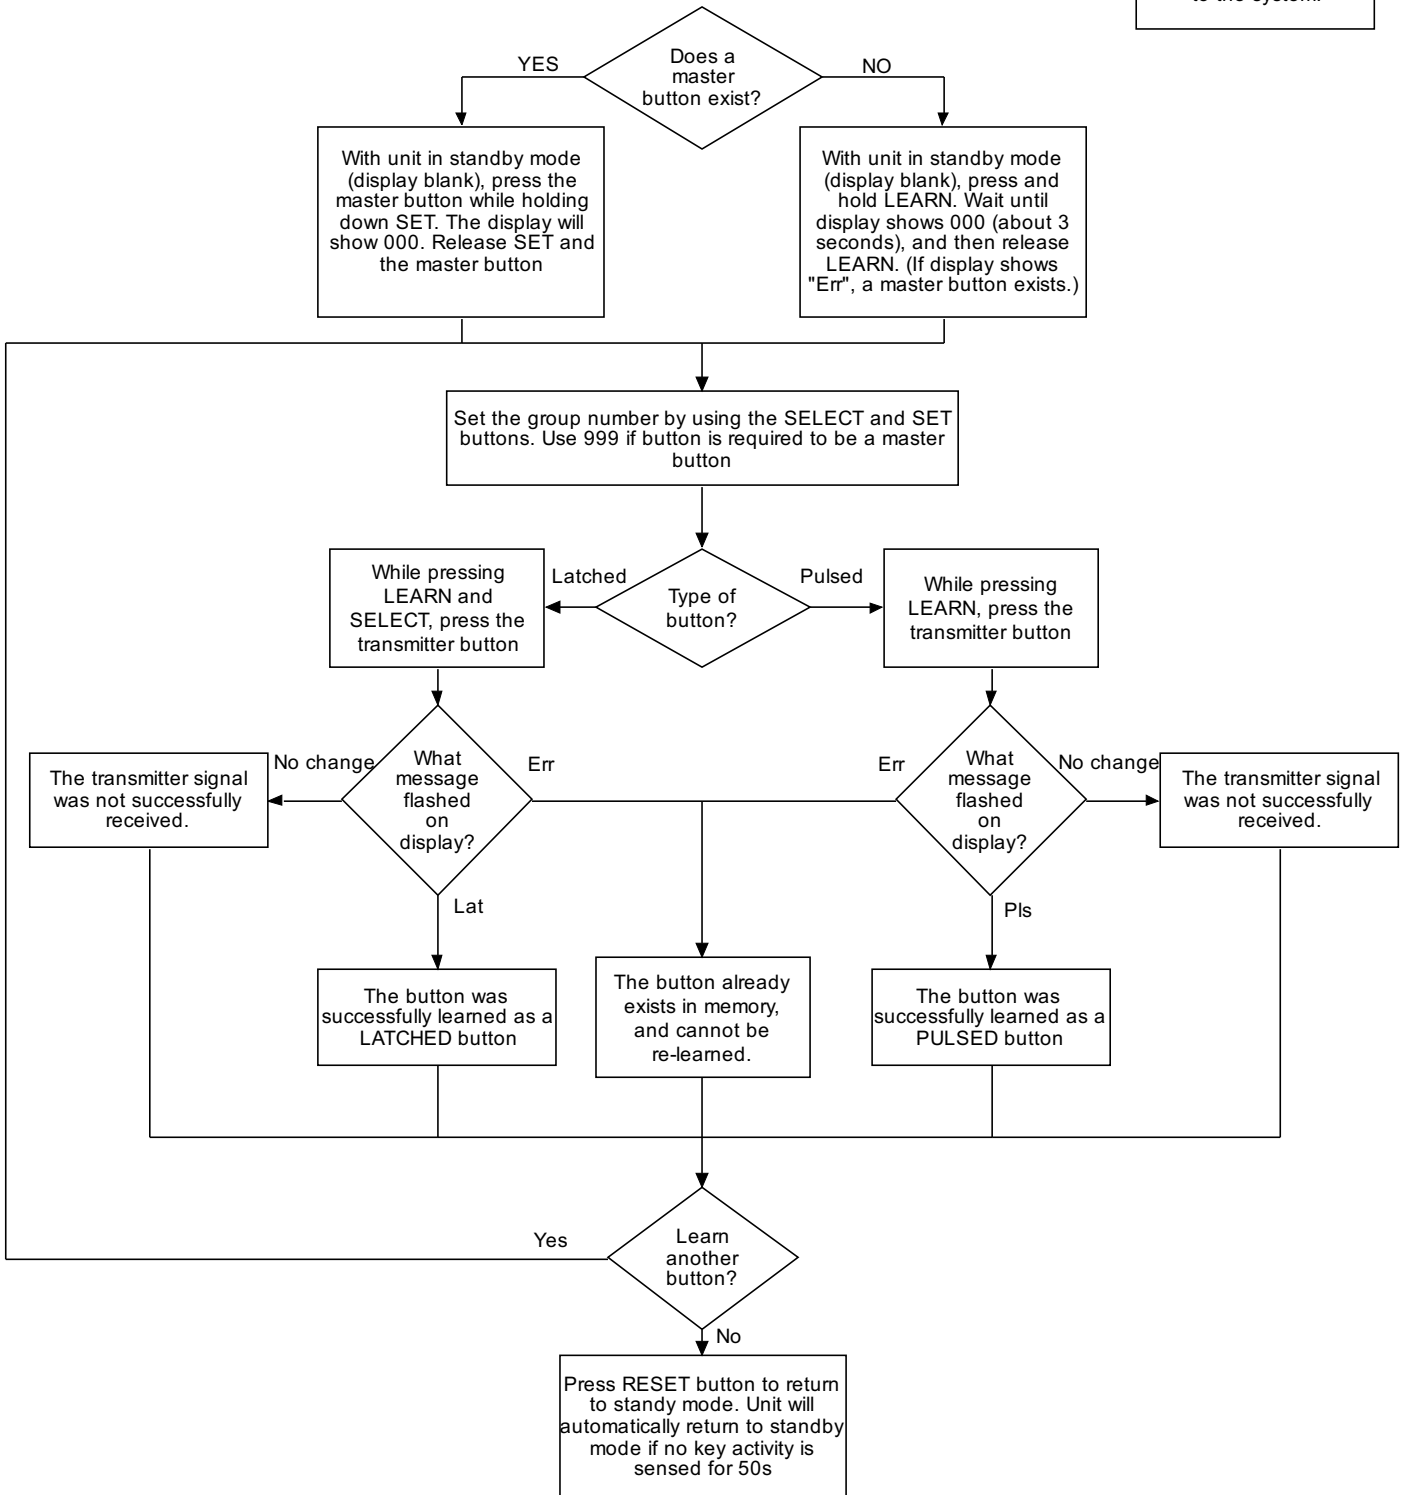

LEARNING A BUTTON

Note: A MASTER BUTTON is a button learned into group 999, used to prevent unauthorized access to the system.

LEARNING A BUTTON TO A NON-DEFAULT CHANNEL

Note: A MASTER BUTTON is a button learned into group 999, used to prevent unauthorized access to the system.

Note: A MASTER BUTTON is a button learned into group 999, used to prevent unauthorized access to the system.

DELETING GROUPS

USING THE BACKUP MEMORY