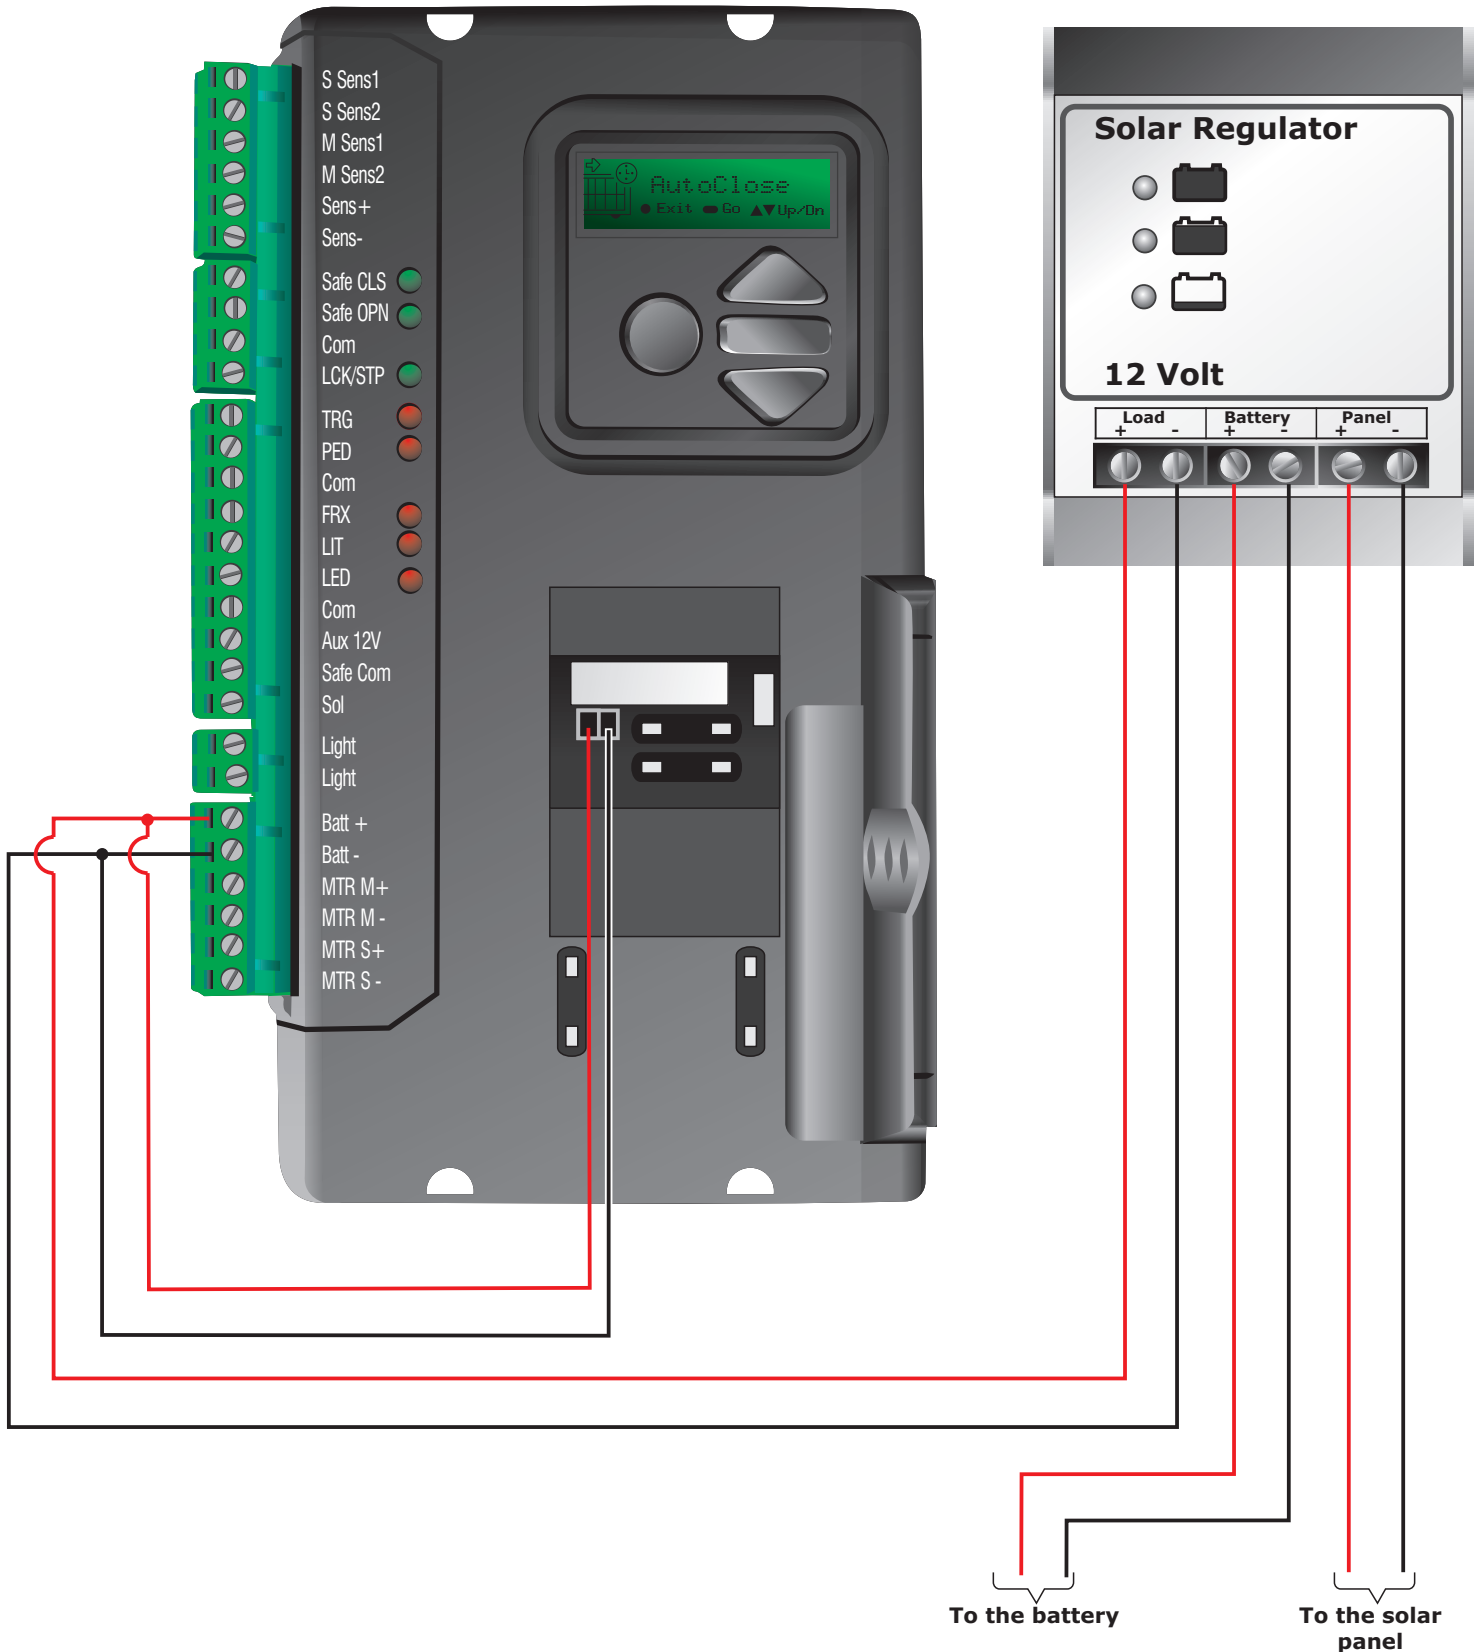

Solar regulator wiring diagram

VECTOR2 controller

To the battery

To the solar panel