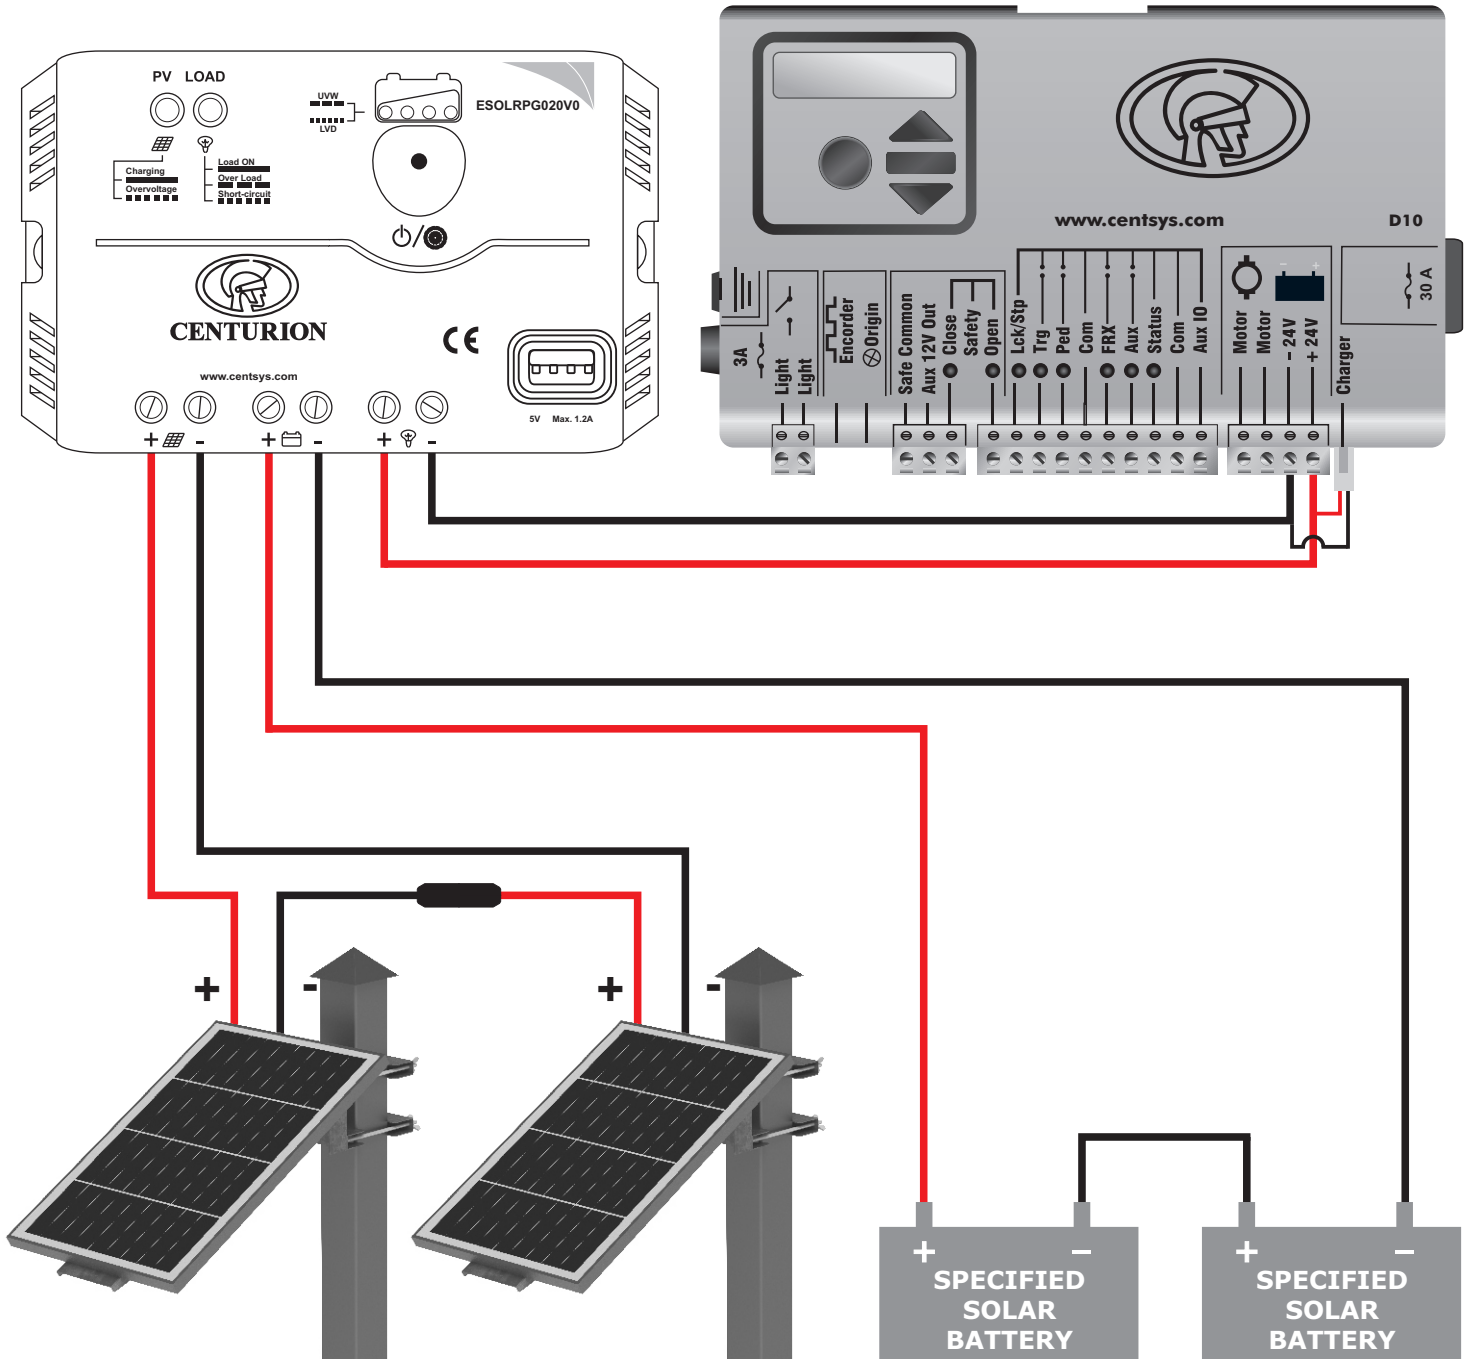

D10 Solar Installation Wiring

Solar Regulator

D10 Controller

*Solar Panels: 20W - 150W
*Solar Panel Brackets: 20W - 150W

*Batteries: 33Ah - 200Ah